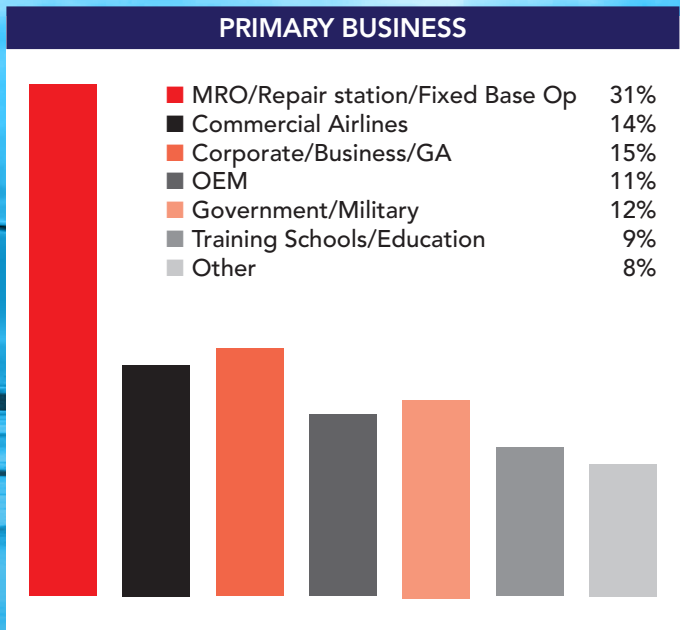

# Demographics

**72,858**  
COMBINED CIRCULATION

You can't reach ALL our readers with other magazines – we ask our readers what they ALSO read when they subscribe...

**32%** AMT      **18%** Inside MRO      **12%** MRO Management      **7%** D.O.M.