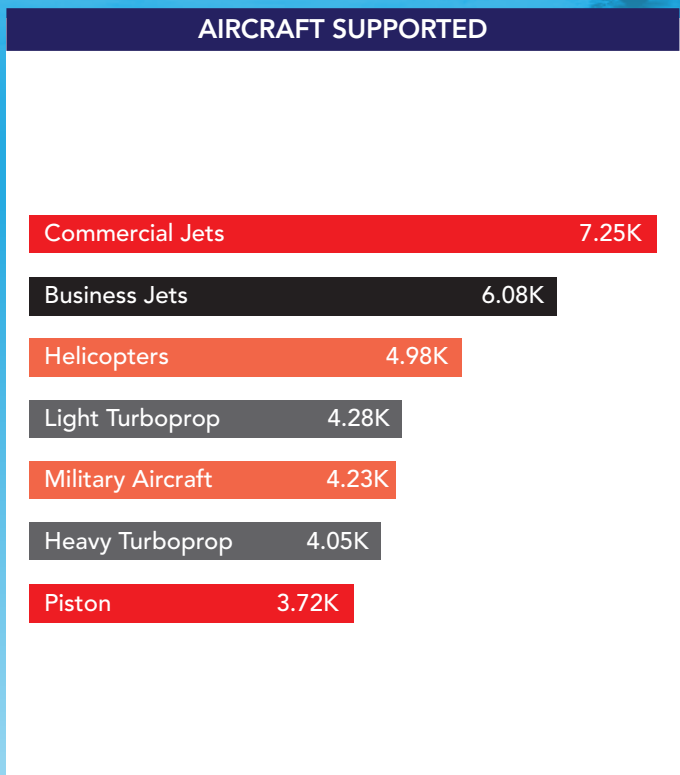

# Demographics

**72,858**  
COMBINED CIRCULATION

You can't reach ALL our readers with other magazines – we ask our readers what they ALSO read when they subscribe...

**32%** AMT      **18%** Inside MRO      **12%** MRO Management      **7%** D.O.M.