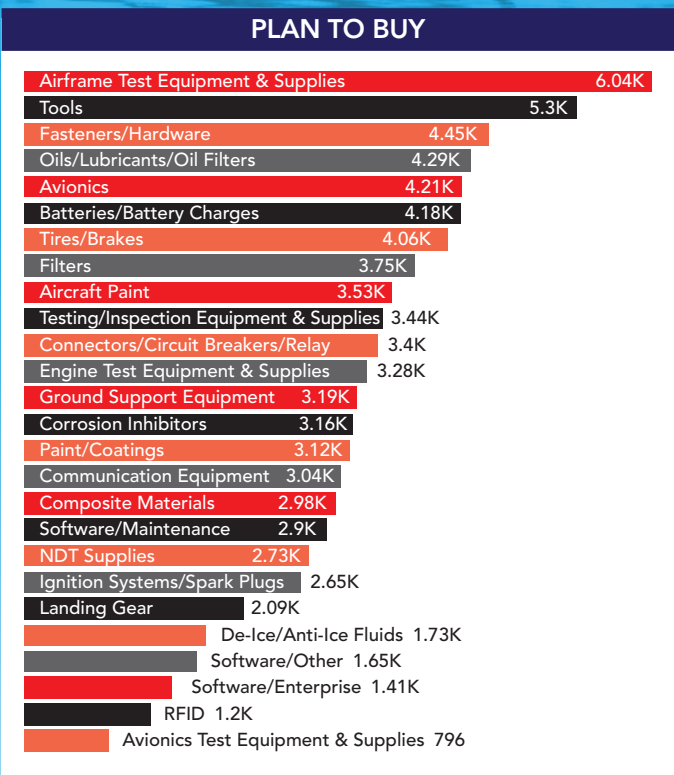

# Demographics

**72,858**  
COMBINED CIRCULATION

You can't reach ALL our readers with other magazines – we ask our readers what they ALSO read when they subscribe...

**32%** AMT      **18%** Inside MRO      **12%** MRO Management      **7%** D.O.M.