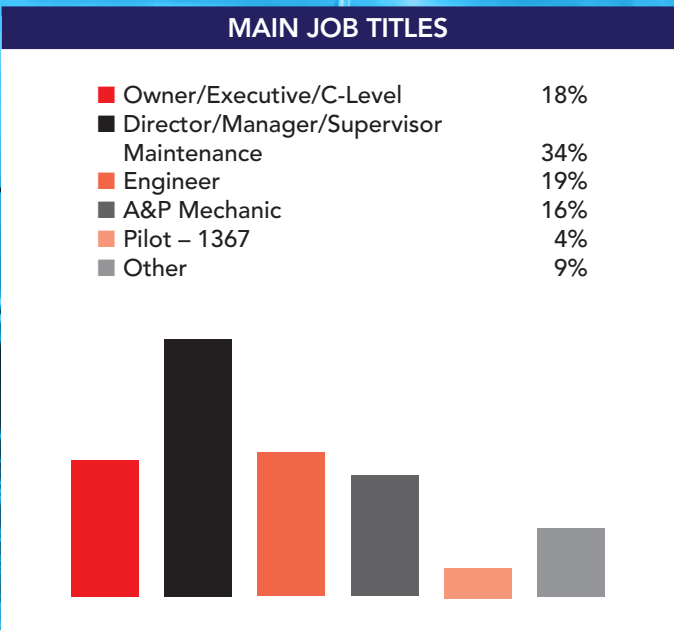

# Demographics

**72,858**  
COMBINED CIRCULATION

You can't reach ALL our readers with other magazines – we ask our readers what they ALSO read when they subscribe...

**32%** AMT      **18%** Inside MRO      **12%** MRO Management      **7%** D.O.M.